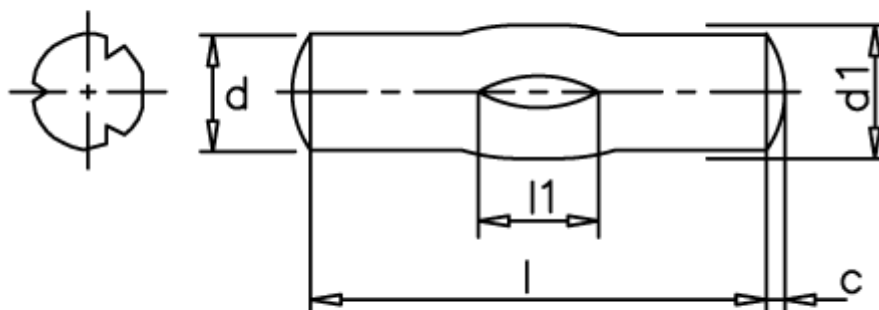

Data Sheet

Article number: 080831141

Description: KLEE Slotted pin S8 3x12
Stainless 1.4305

Measures

d1 = 3.0
d2 = 3.10
Length = 12-18